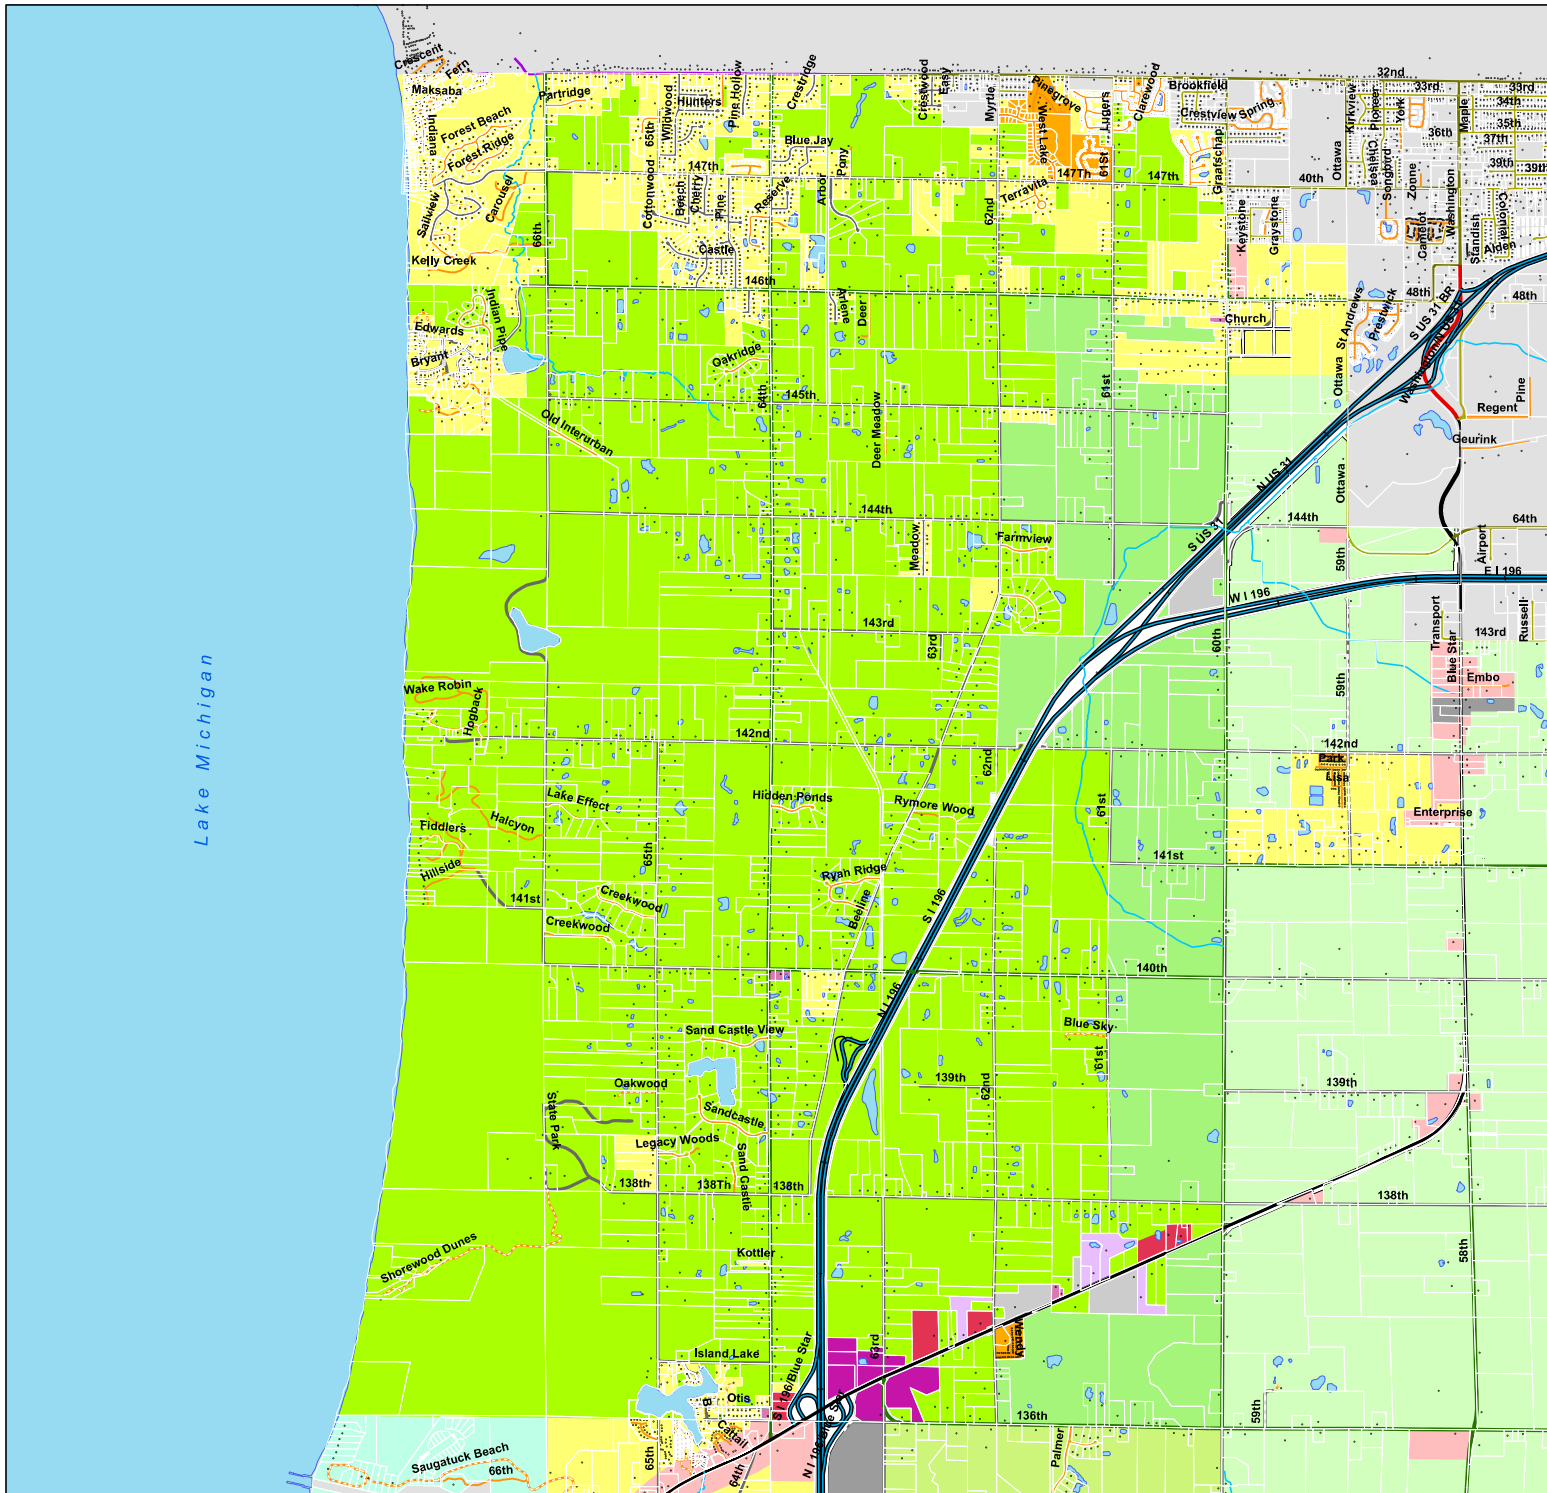

The Zoning Map of Laketown Township, Allegan County, Michigan

As amended through 7/09/2019

Laketown Township Zoning

- AG, AGRICULTURAL DISTRICT
- C-1, NEIGHBORHOOD COMMERCIAL DISTRICT
- C-2, GENERAL BUSINESS DISTRICT
- C-3, HIGHWAY COMMERCIAL DISTRICT
- I-1, INDUSTRIAL DISTRICT
- MU, MIXED USE
- R-1, RURAL ESTATE DISTRICT
- R-2, LOW DENSITY RESIDENTIAL DISTRICT
- R-3, MEDIUM DENSITY RESIDENTIAL DISTRICT
- ROW, RIGHT OF WAY
- W, WATER

Generalized Zoning

CLASS

- AGRICULTURAL
- COMMERCIAL
- GOVERNMENT
- INDUSTRIAL
- OPEN SPACE
- RESIDENTIAL
- RIGHT OF WAY
- RURAL

REF. #	SEC.#	From Zone	To Zone	Revision Date

Allegan County GIS Services assumes no liability for results or conclusions drawn from the use of this data.
Map Printed: 07/09/2019